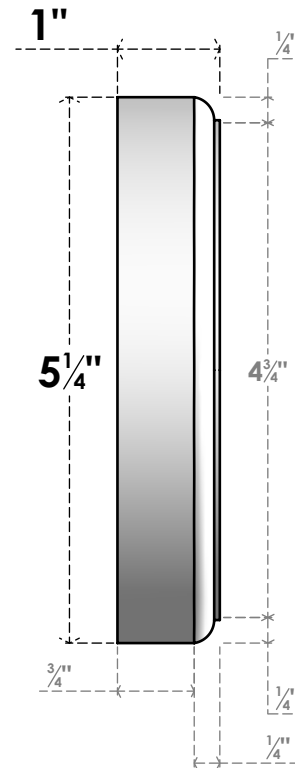

ROSP080X053X100DAL11

8"W X 5 1/4"H X 1"P STANDARD DALTON FLOWER ROSETTE WITH ROUNDED EDGE, ARCHITECTURAL GRADE PVC

FRONT

SIDE

EKENA MILLWORK
2300 WEST MAIN ST.
CLARKSVILLE, TX 75426
TOLL FREE: 866-607-0453
WWW.EKENAMILLWORK.COM

NOTES

1. INSTALLATION TO BE COMPLETED IN ACCORDANCE WITH MANUFACTURER'S SPECIFICATIONS.
2. DRAWING MAY NOT BE TO SCALE
3. THIS DRAWING IS INTENDED FOR DESIGN AND PLANNING PURPOSES ONLY.
4. ALL INFORMATION CONTAINED HEREIN WAS CURRENT AT THE TIME OF DEVELOPMENT BUT MUST BE REVIEWED AND APPROVED BY THE PRODUCT MANUFACTURER TO BE CONSIDERED ACCURATE.
5. ARCHITECTURAL GRADE PVC PRODUCTS ARE MADE FROM EXPANDED CELLULAR PVC AND COME NATURALLY WHITE BUT MAY BE PAINTED