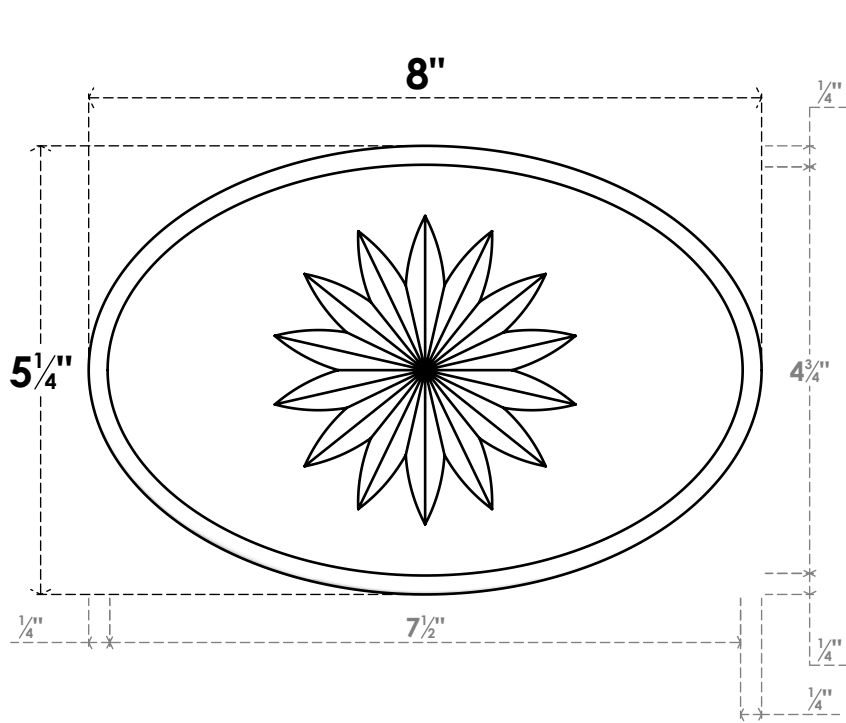

ROSP080X053X100DAL11

8"W X 5 1/4"H X 1"P STANDARD DALTON FLOWER ROSETTE WITH ROUNDED EDGE, ARCHITECTURAL GRADE PVC

FRONT

SIDE

EKENA MILLWORK
2300 WEST MAIN ST.
CLARKSVILLE, TX 75426
TOLL FREE: 866-607-0453
WWW.EKENAMILLWORK.COM